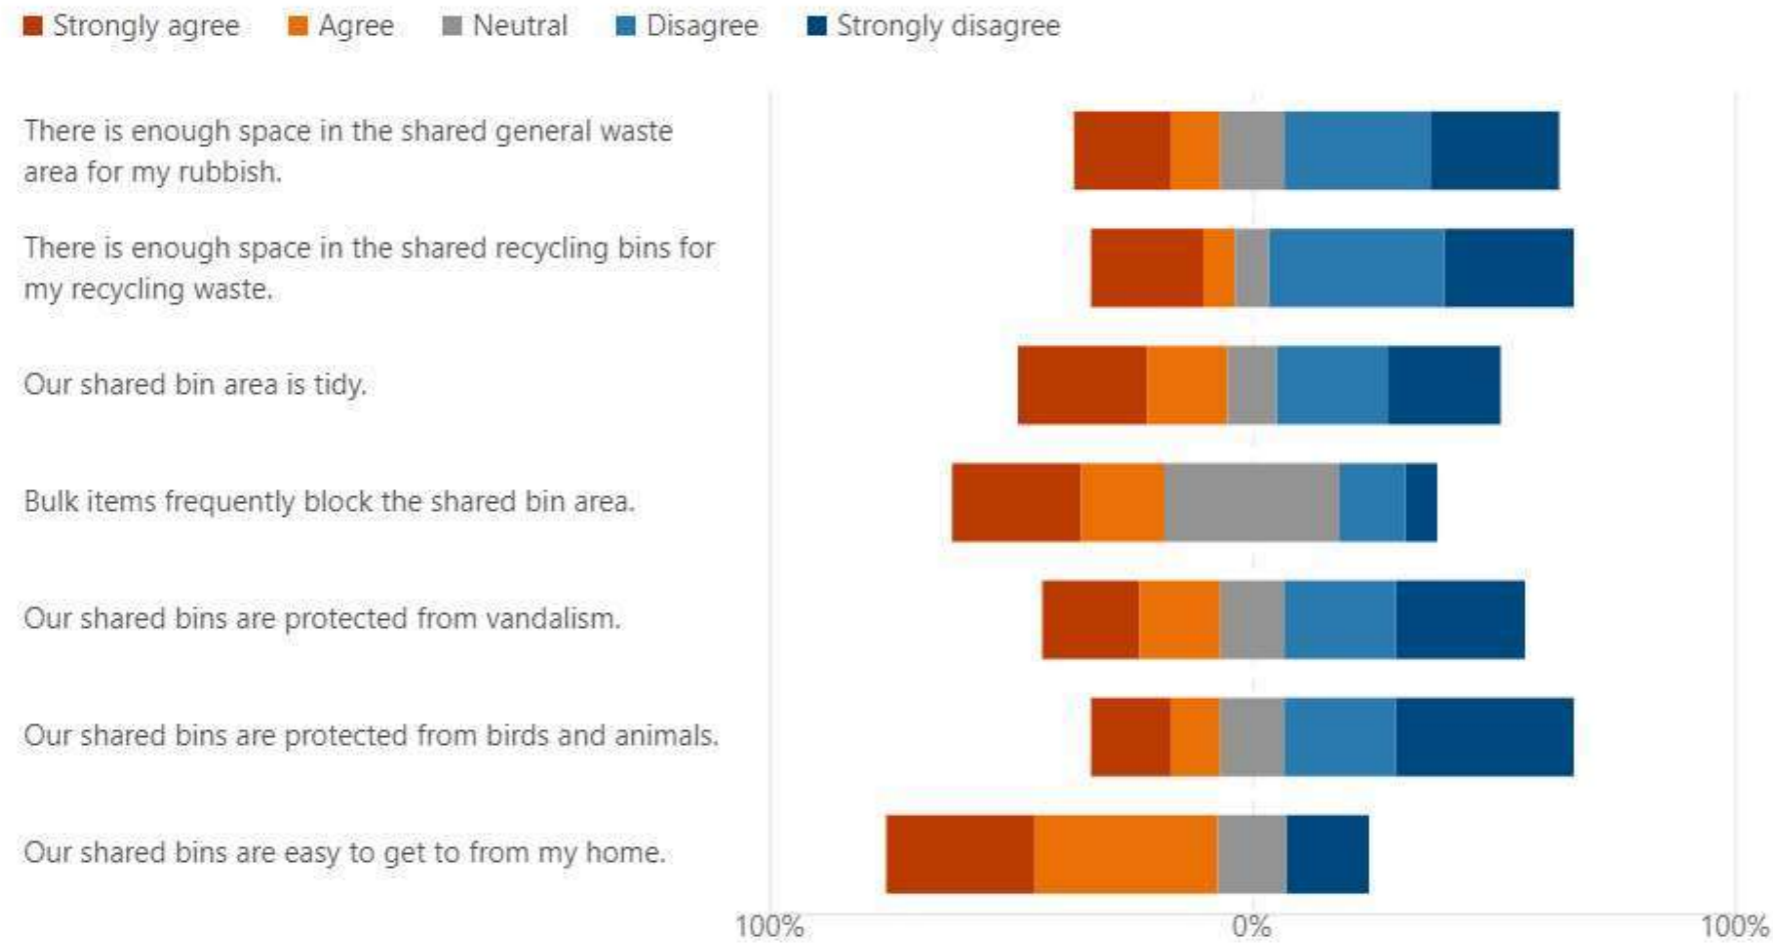

12. Thinking about the outside bins you use on a regular basis:

- Respondents largely agree there is not enough general waste or recycling bins
- Bin areas are not always tidy and are exposed to potential vandalism and birds or other animals
- Generally bins are easy to locate from resident homes