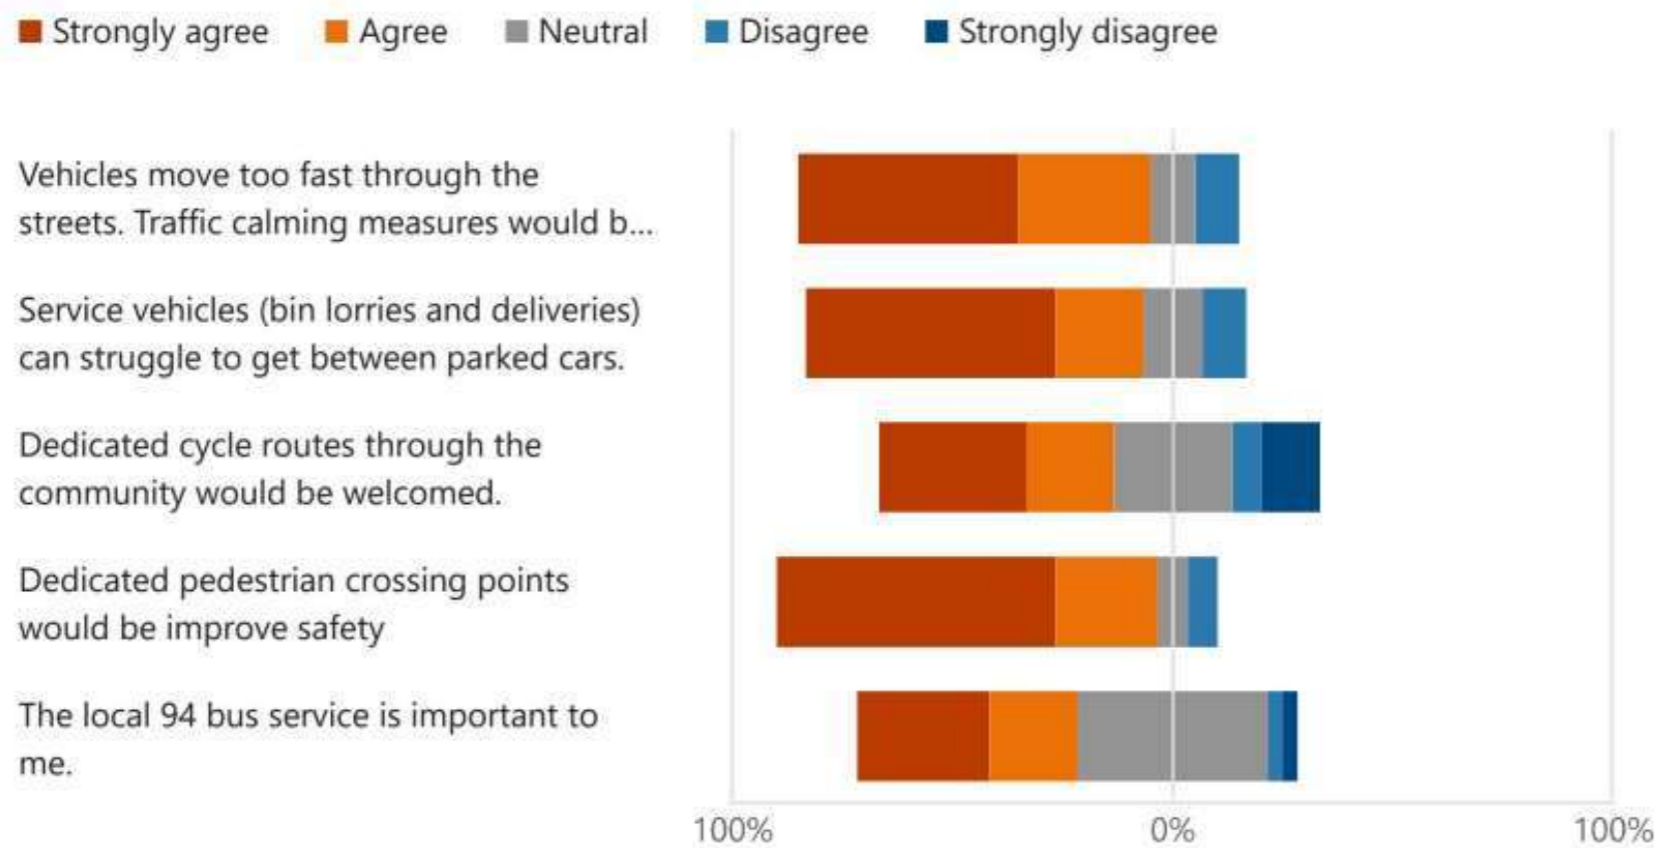

8. Thinking about the movement of vehicles in the estate:

Survey 01 - **92 responses**
 Survey 02 - **52 responses**
 Survey 03 - **30 responses**

- Respondents feel traffic moves too fast through the estate, whilst service vehicles struggle to navigate between parked vehicles
- Respondents generally agree that cycle routes through the community would be welcome
- Dedicated pedestrian crossing routes would greatly improve safety
- The 94 bus route is important to less than half of respondents

10. Thinking about vehicles parked in the estate:

- Respondents agree there is parking over crowding near their homes
- Cars are not presumed to be safe at night
- Almost half of respondents feel there is too much parking in Wyndford
- Respondents agree introducing parking permits would aid congestion