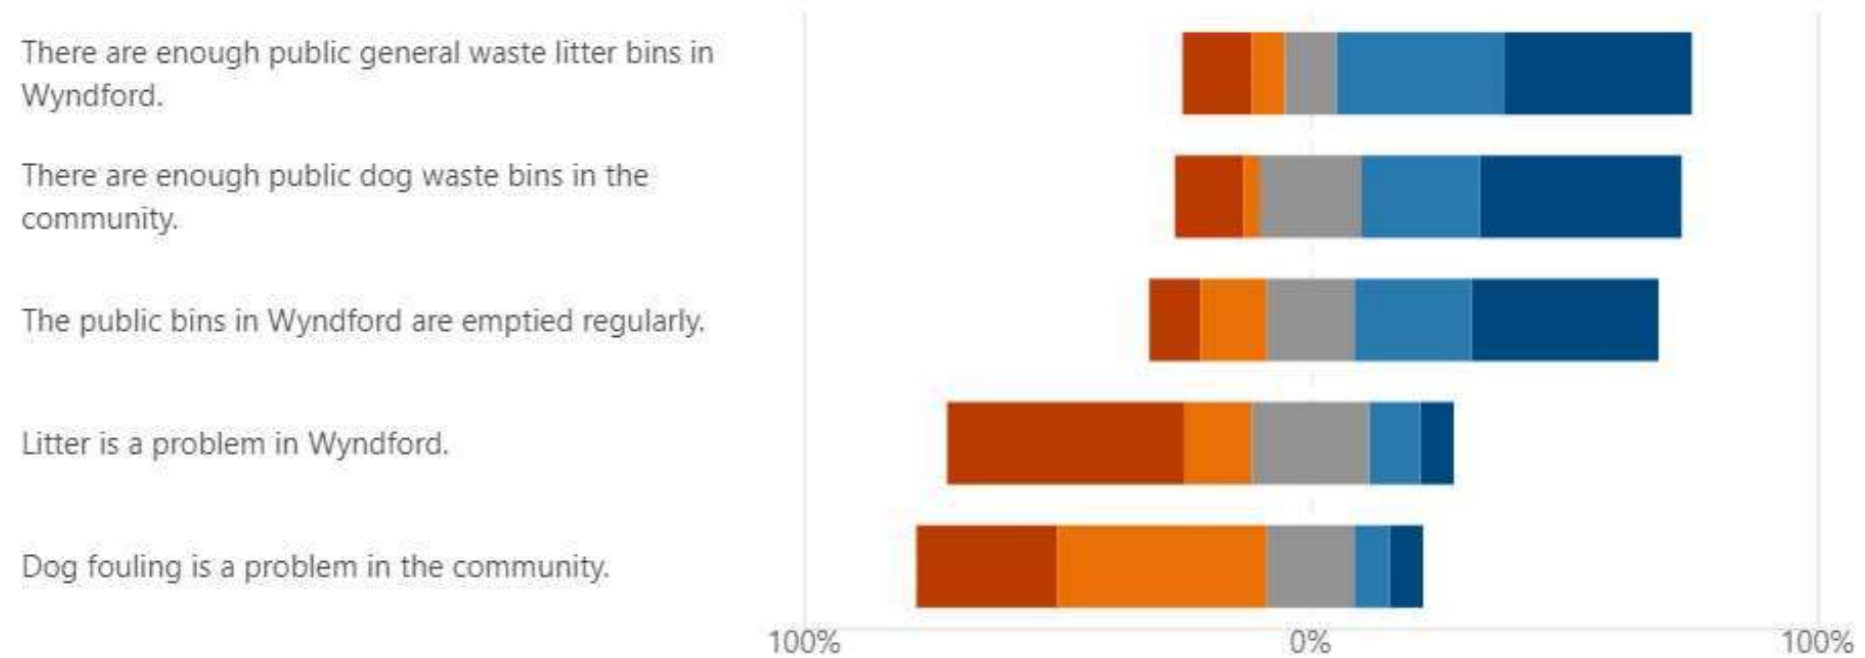

13. Thinking about the public litter bins you use on a regular basis:

Strongly agree Agree Neutral Disagree Strongly disagree

- There are not enough waste bins or dog waste bins in Wyndford
- Waste bins are not emptied frequently enough and litter becomes a problem
- Dog fouling is often an issue in Wyndford