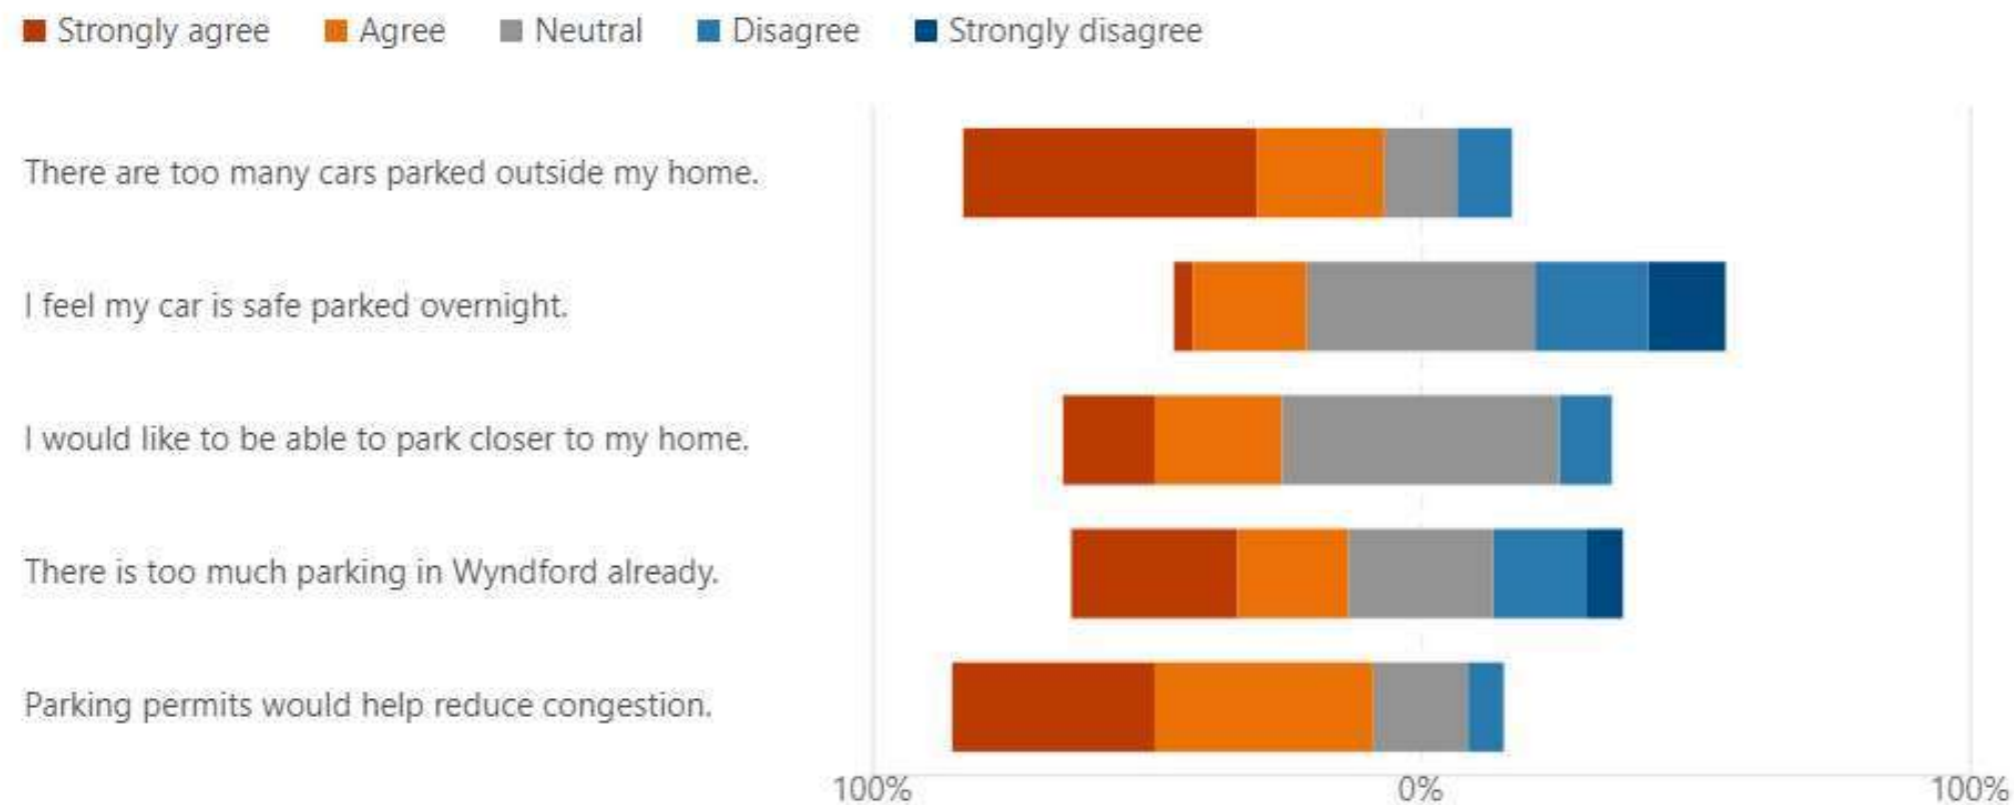

8. Thinking about the movement of vehicles in the estate:

Survey 01 - **92 responses**
 Survey 02 - **52 responses**
 Survey 03 - **30 responses**

- Respondents feel traffic moves too fast through the estate, whilst service vehicles struggle to navigate between parked vehicles
- Respondents generally agree that cycle routes through the community would be welcome
- Dedicated pedestrian crossing routes would greatly improve safety
- The 94 bus route is important to less than half of respondents

10. Thinking about vehicles parked in the estate:

- Respondents agree there is parking over crowding near their homes
- Cars are not presumed to be safe at night
- Almost half of respondents feel there is too much parking in Wyndford
- Respondents agree introducing parking permits would aid congestion