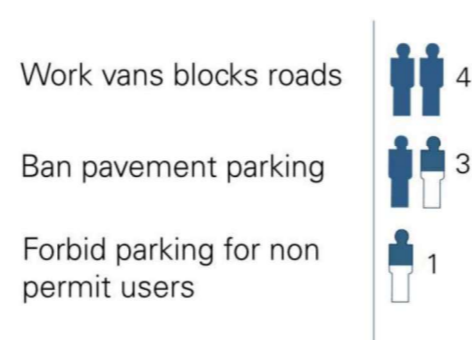

Q Is there anything else you wish to add about your experiences with vehicle parking in Wyndford?